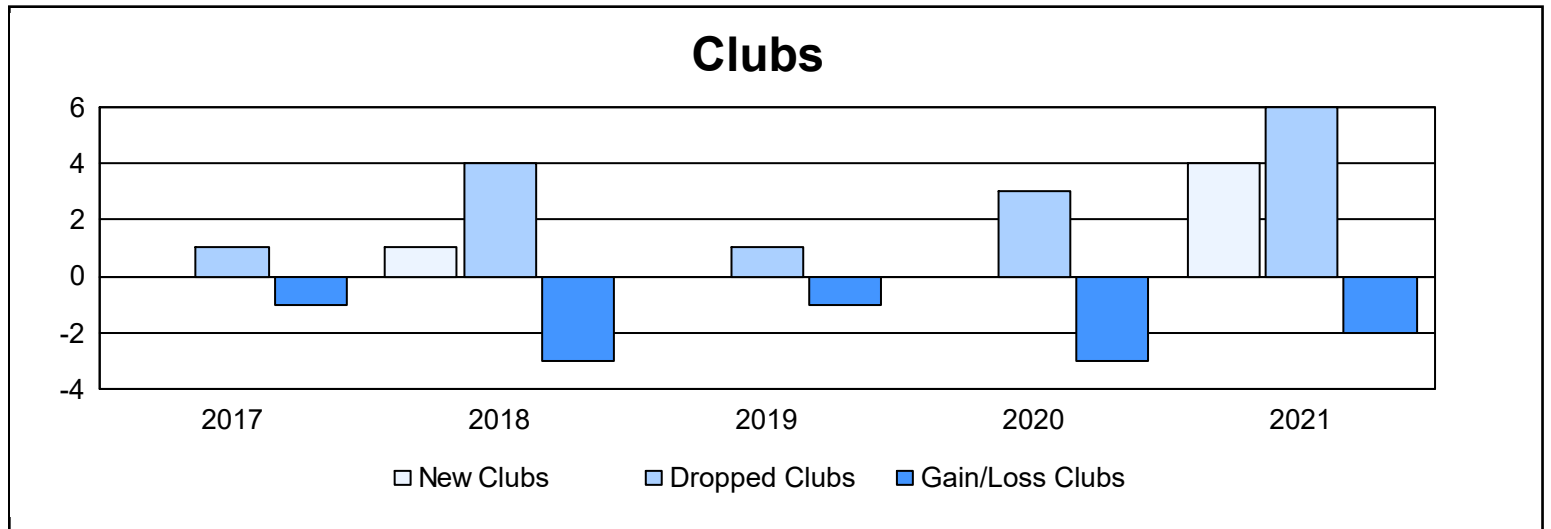

Year	New Clubs	Dropped Clubs	Gain/ Loss Clubs	New Members	Charter Members	Reinstate Members	Transfer Members	Total Member Added	Total Members Dropped	Gain/ Loss Members
2016-2017	0	1	-1	173	6	37	5	221	146	75
2017-2018	1	4	-3	53	29	17	1	100	224	-124
2018-2019	0	1	-1	48	0	17	0	65	125	-60
2019-2020	0	3	-3	25	0	8	0	33	104	-71
2020-2021	4	6	-2	56	87	29	5	177	154	23
<b>Average</b>	<b>1</b>	<b>3</b>	<b>-2</b>	<b>71</b>	<b>24</b>	<b>22</b>	<b>2</b>	<b>119</b>	<b>151</b>	<b>-31</b>

### Membership Composition June 2021 Cumulative