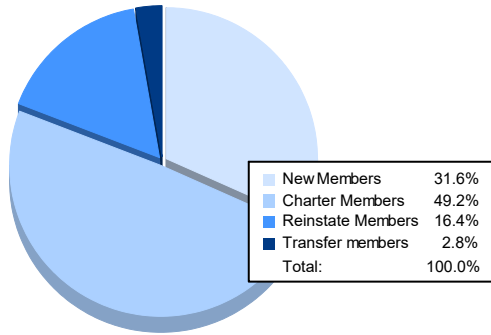

Year	New Clubs	Dropped Clubs	Gain/ Loss Clubs	New Members	Charter Members	Reinstate Members	Transfer Members	Total Member Added	Total Members Dropped	Gain/ Loss Members
2016-2017	0	1	-1	173	6	37	5	221	146	75
2017-2018	1	4	-3	53	29	17	1	100	224	-124
2018-2019	0	1	-1	48	0	17	0	65	125	-60
2019-2020	0	3	-3	25	0	8	0	33	104	-71
2020-2021	4	6	-2	56	87	29	5	177	154	23
<b>Average</b>	<b>1</b>	<b>3</b>	<b>-2</b>	<b>71</b>	<b>24</b>	<b>22</b>	<b>2</b>	<b>119</b>	<b>151</b>	<b>-31</b>

### Membership Composition June 2021 Cumulative

### Gender Composition June 2021 Cumulative