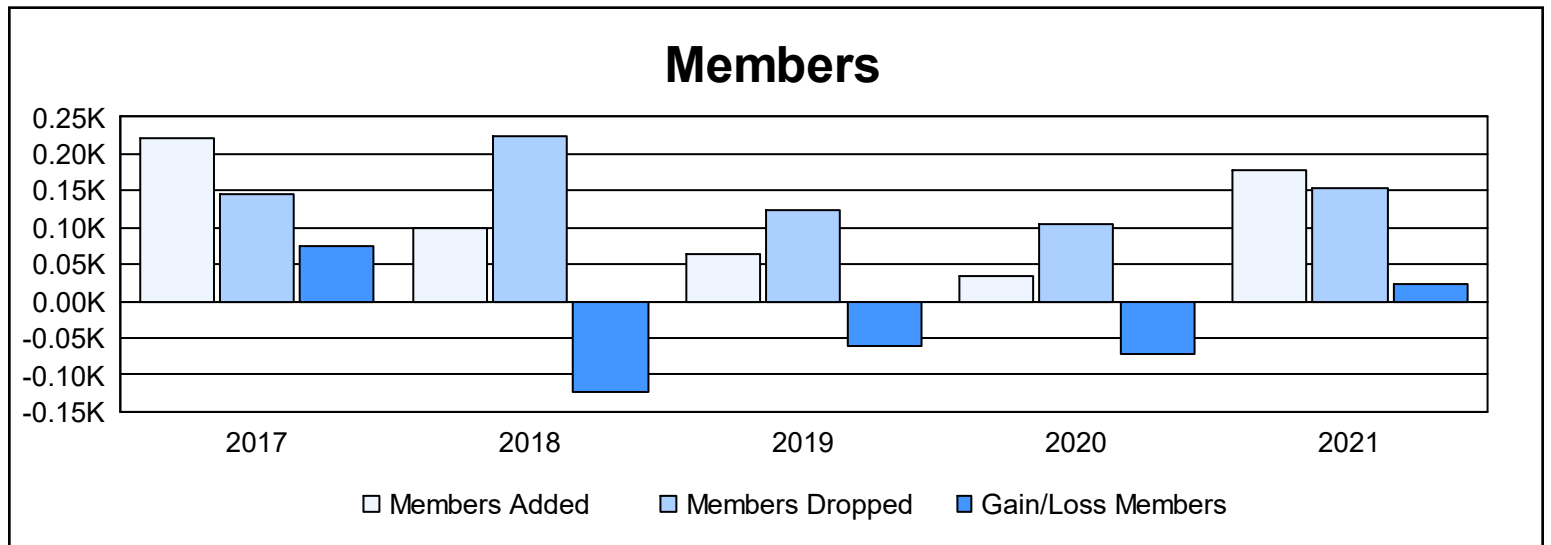

Year	New Clubs	Dropped Clubs	Gain/ Loss Clubs	New Members	Charter Members	Reinstate Members	Transfer Members	Total Member Added	Total Members Dropped	Gain/ Loss Members
2016-2017	0	1	-1	173	6	37	5	221	146	75
2017-2018	1	4	-3	53	29	17	1	100	224	-124
2018-2019	0	1	-1	48	0	17	0	65	125	-60
2019-2020	0	3	-3	25	0	8	0	33	104	-71
2020-2021	4	6	-2	56	87	29	5	177	154	23
<b>Average</b>	<b>1</b>	<b>3</b>	<b>-2</b>	<b>71</b>	<b>24</b>	<b>22</b>	<b>2</b>	<b>119</b>	<b>151</b>	<b>-31</b>

### Membership Composition June 2021 Cumulative